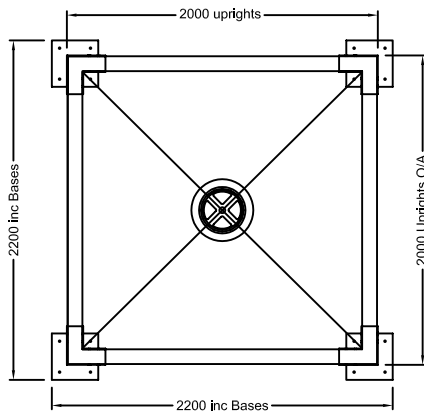

Plan View

Garaway House,
Chantry Road, Clifton,
Bristol. BS8 2QF.
T+ 0870 609 0051
F+ 0870 609 0052

mail@tensilefabric.co.uk

This drawing and the information it shows are copyright and may not be reproduced without permission.

Revision	Date	Details

Client _____

Project _____

Title 2m x 2m Cone Canopy

Scale 1:50 @A4

Date _____

Drawn T.F.

Dwg no. _____

Revision _____